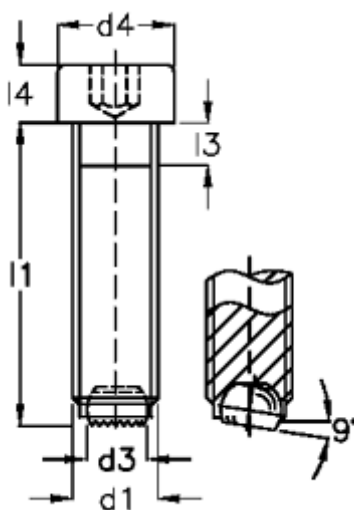

# Data Sheet

Article number: 2092769411C

Description: E+G Screws with ball  
GN 606-M12-80-VRN

## Measures

d1	= M12
d2	= 8.0
d3	= 7.2
d4	= 18
Internal hexagon	= 10.0
l1	= 80
l3	= 5.0
l4	= 12